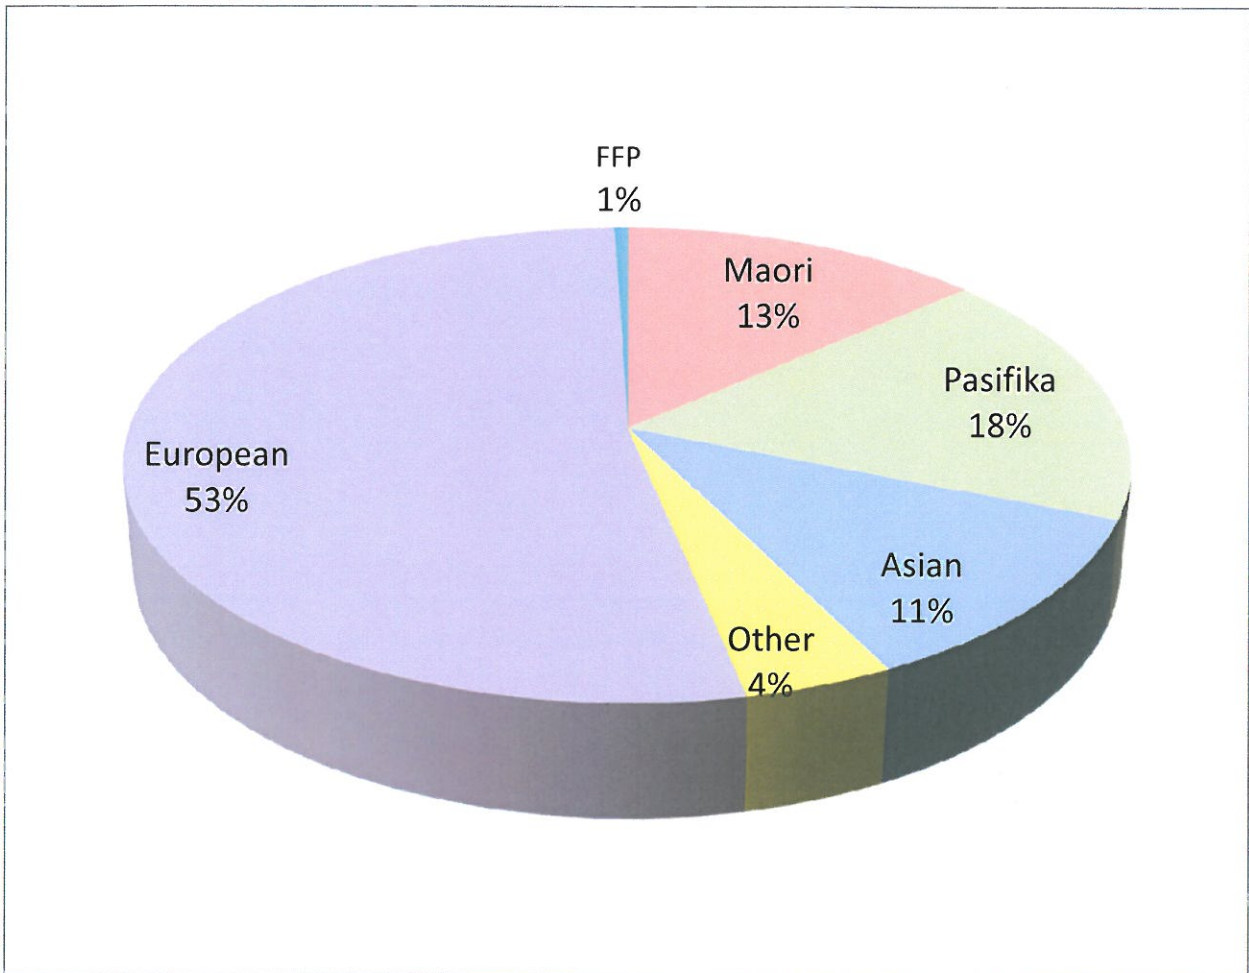

## Wellington Ethnic % Graph

(2012 July roll return)

Wellington Diocese	Maori	Pasifika	Asian	Other	European	FFP	Total roll
	1,576	2,049	1,344	489	6,160	61	11,679