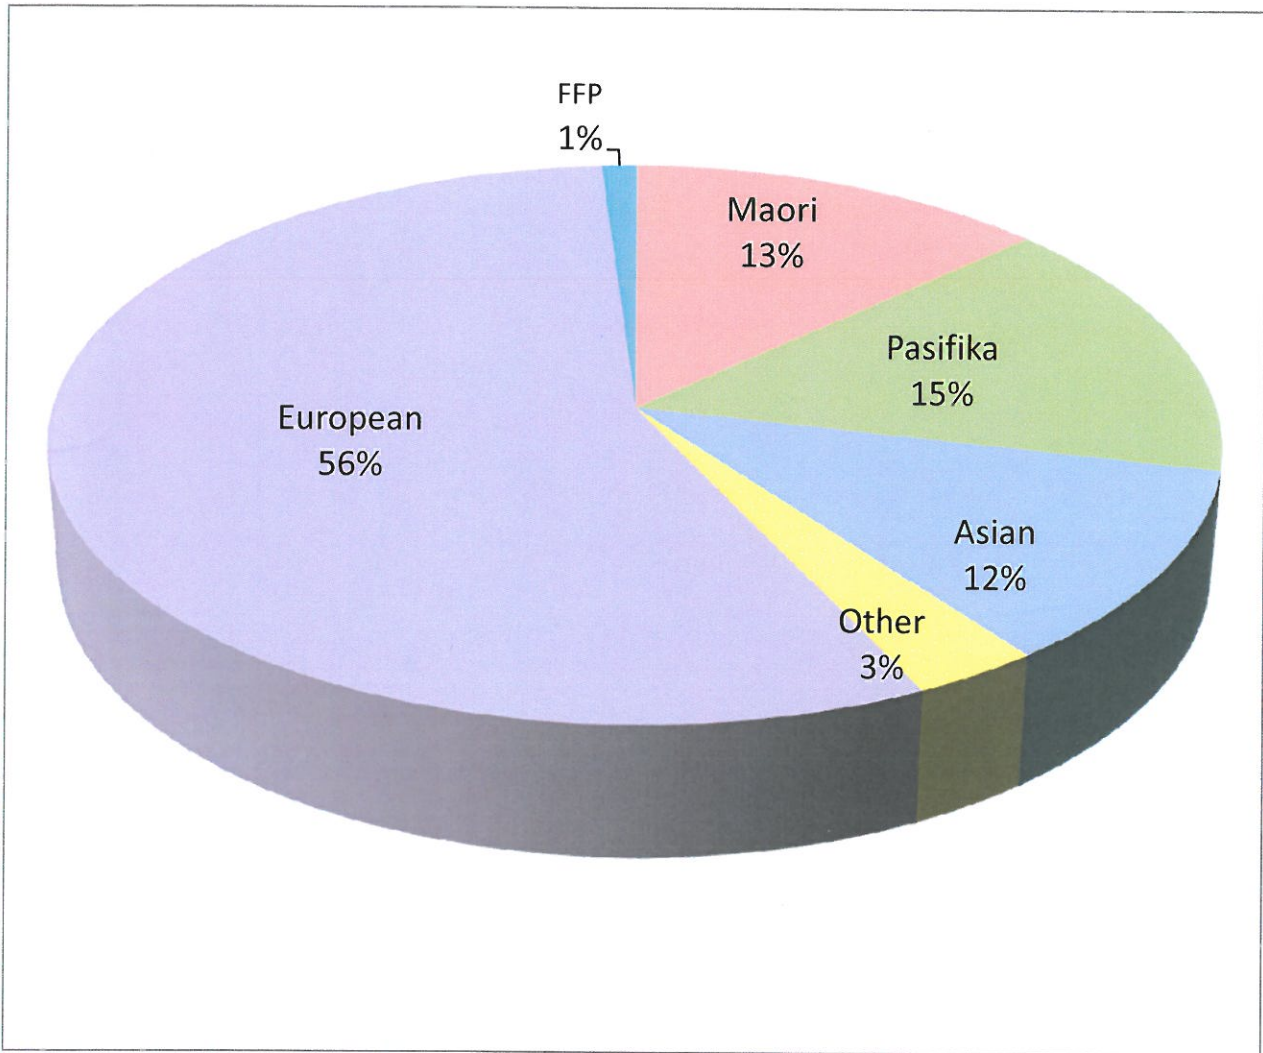

# Combined Summary Ethnic Breakdown for All Catholic Schools

(2012 July roll return)

	Maori	Pasifika	Asian	Other	European	FFP	Total roll
	8567	10020	7409	2043	36719	729	65487