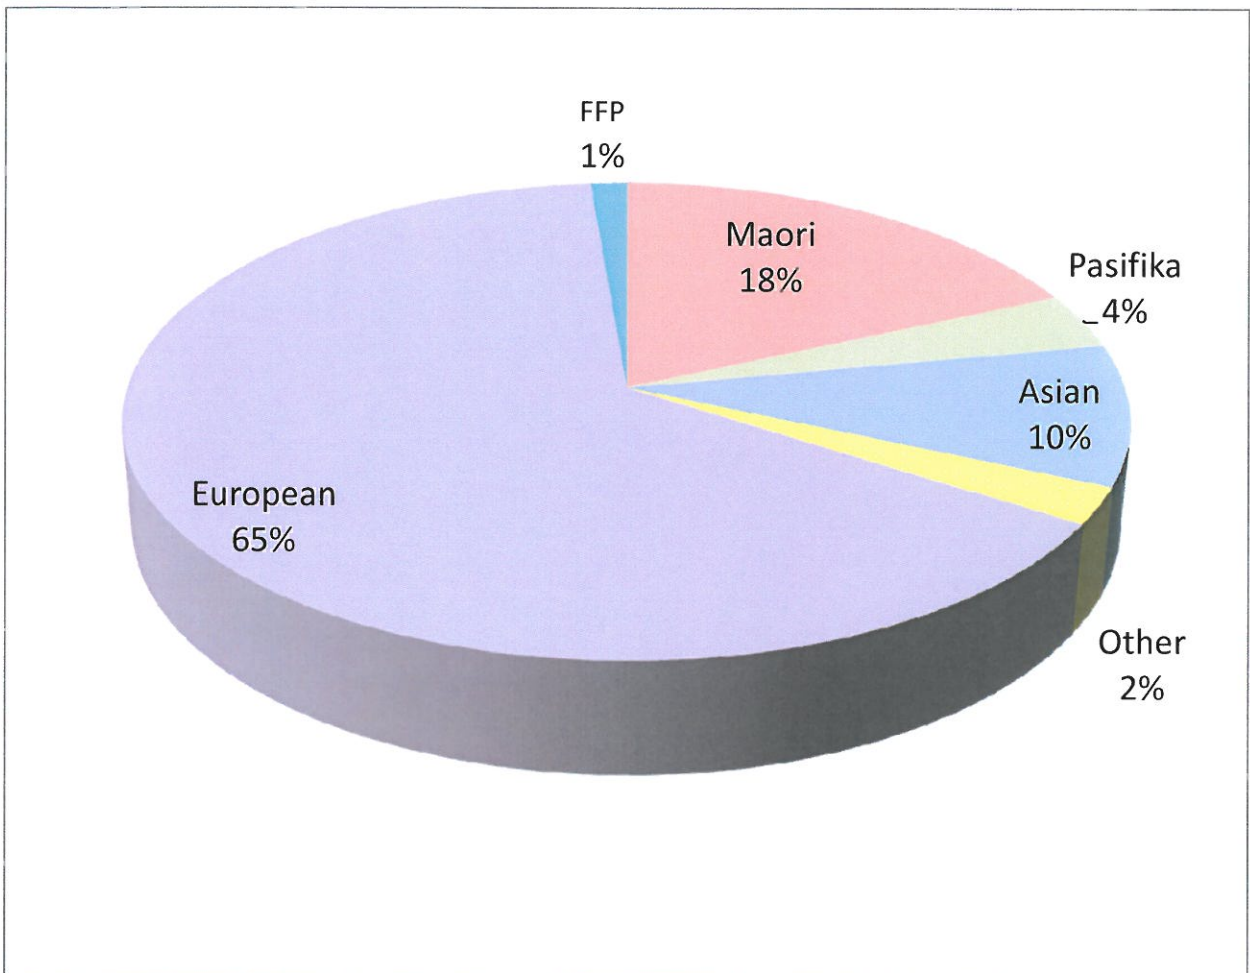

Hamilton Ethnic % Graph

(2012 July roll return)

Hamilton Diocese	Maori	Pasifika	Asian	Other	European	FFP	Total roll
	1713	350	893	237	6066	127	9386