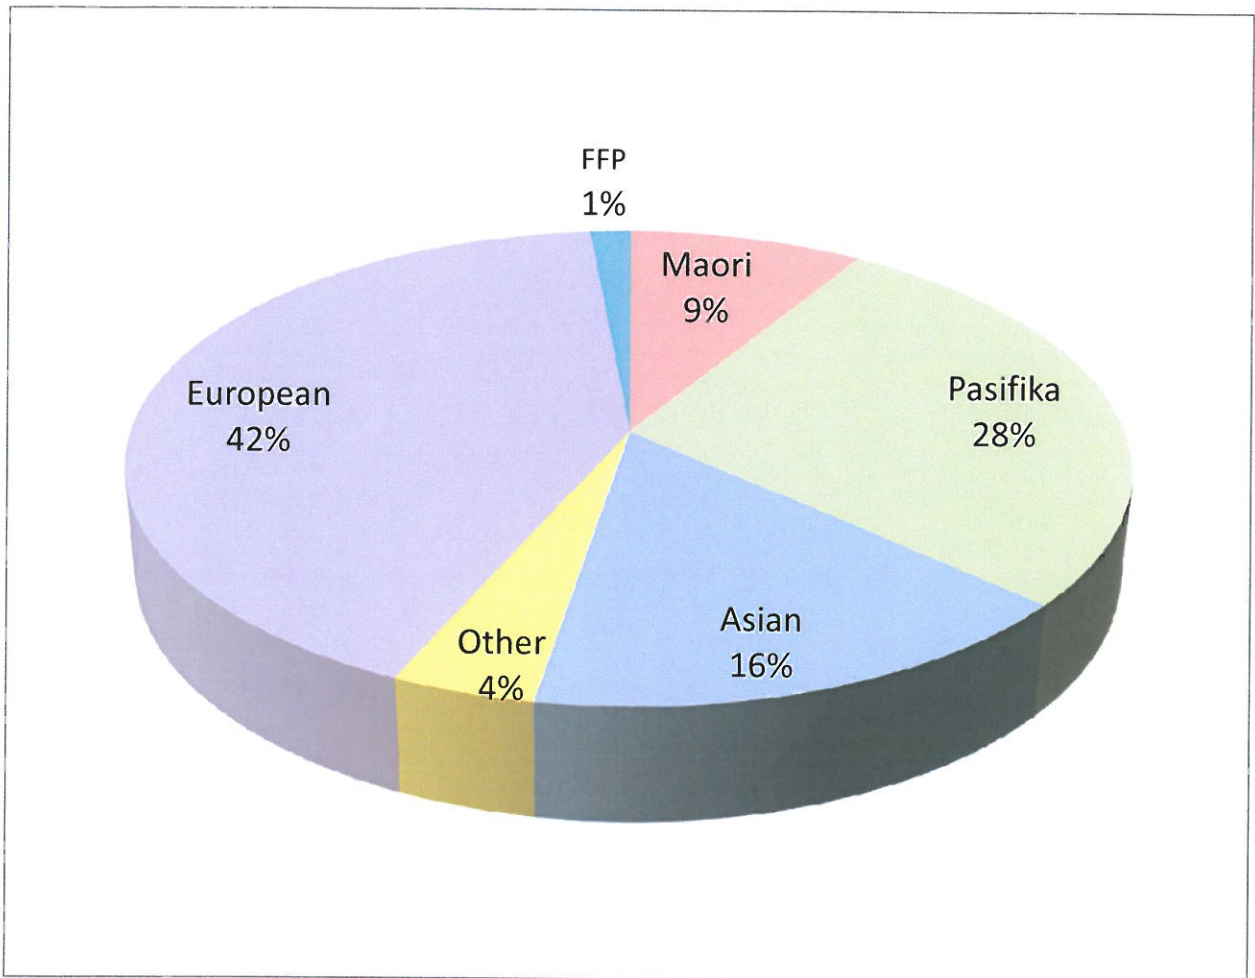

## Auckland Ethnic % Graph

(2012 July roll return)

Auckland Diocese	Maori	Pasifika	Asian	Other	European	FFP	Total roll
	2,081	6,630	3,831	946	10,010	365	23,863