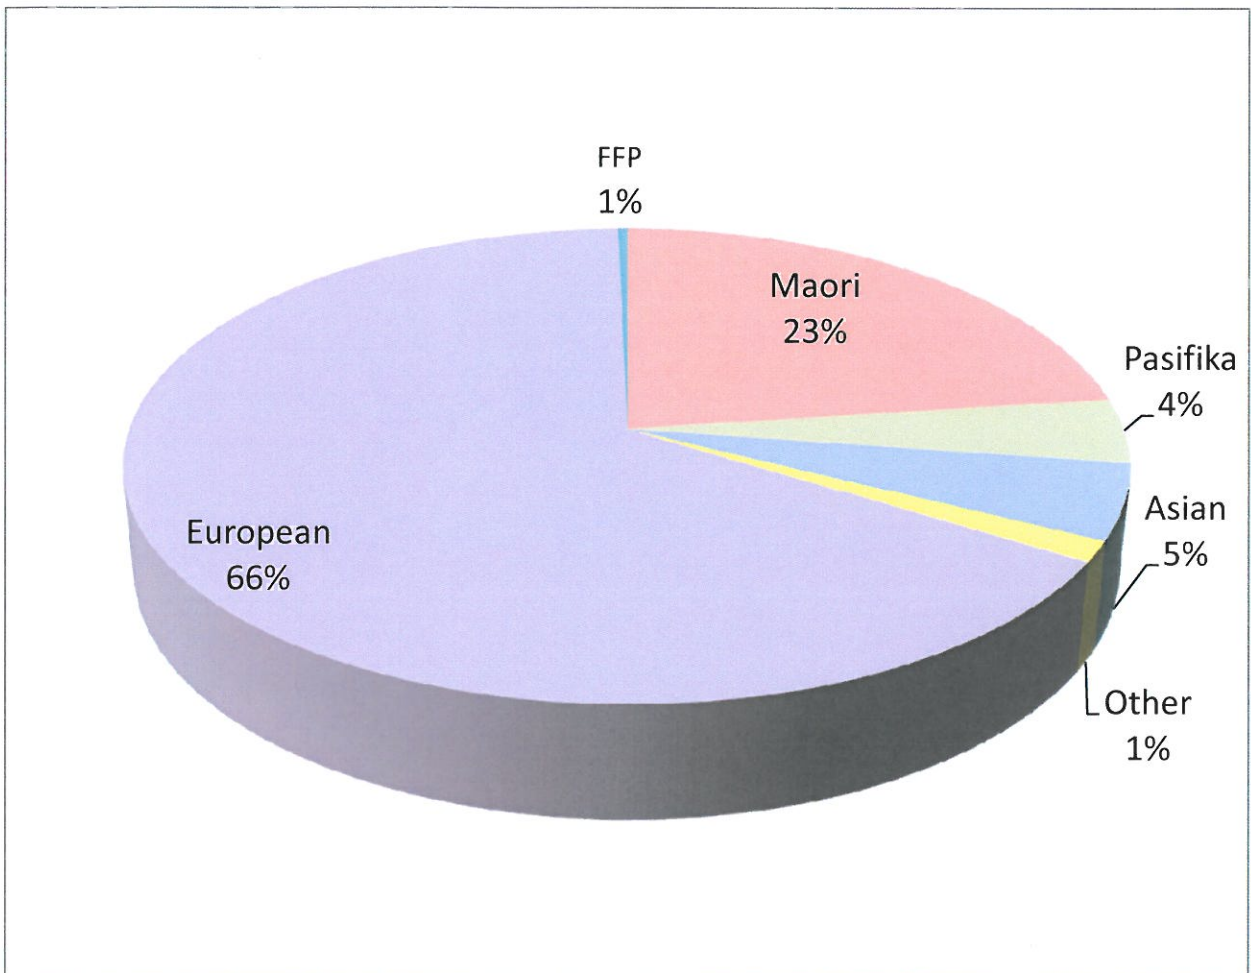

## Palmerston North Ethnic % Graph

(2012 July roll return)

Palmerston North Diocese	Maori	Pasifika	Asian	Other	European	FFP	Total roll
	1,721	327	391	105	4,953	28	7,525